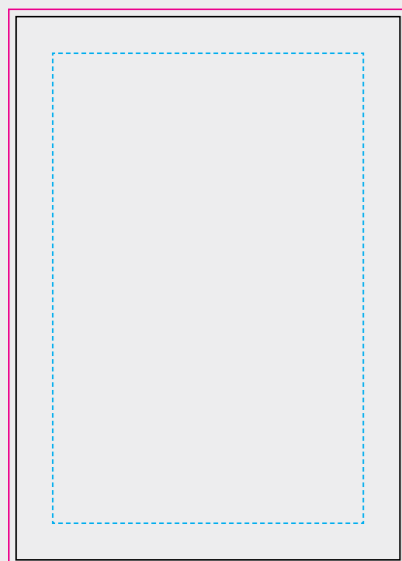

COMPASS MAGAZINE ADVERTISING SPECIFICATIONS

To book your ad space in the next issue of
COMPASS, please contact: compass@glda.ie

Bi-annual print run: 500 per issue + Online PDF
Distribution: GLDA membership, GLDA Seminar, Garden Designers,
Landscape Architects, Landscapers, Industry Associations,
High-end Outlets, Design Colleges

Inside Front & Back Covers - €350
Inside Full Page Ad - €300
Inside half Page Ad - €200

FULL PAGE A4

TRIM: 210mm W x 297mm H
BLEED: 218mm W x 337mm H
TEXT AREA: 170mm W x 257mm H

**ARTWORK TO BE SUPPLIED AS
ARTWORK PDFS OR HIGH RES JPEG
WITH BLEED AND CROP MARKS.**

HALF PAGE - 190 mm x 135 mm

TRIM: 190mm W x 135mm H
NO BLEED REQ
TEXT AREA: 170mm W x 115mm H

**ARTWORK TO BE SUPPLIED
AS ARTWORK PDFS OR HIGH RES JPEG.
NO BLEED OR CROP MARKS REQUIRED.**

ADS TO BE PROVIDED AS HIGH RESOLUTION CMYK PDF TO SIZE